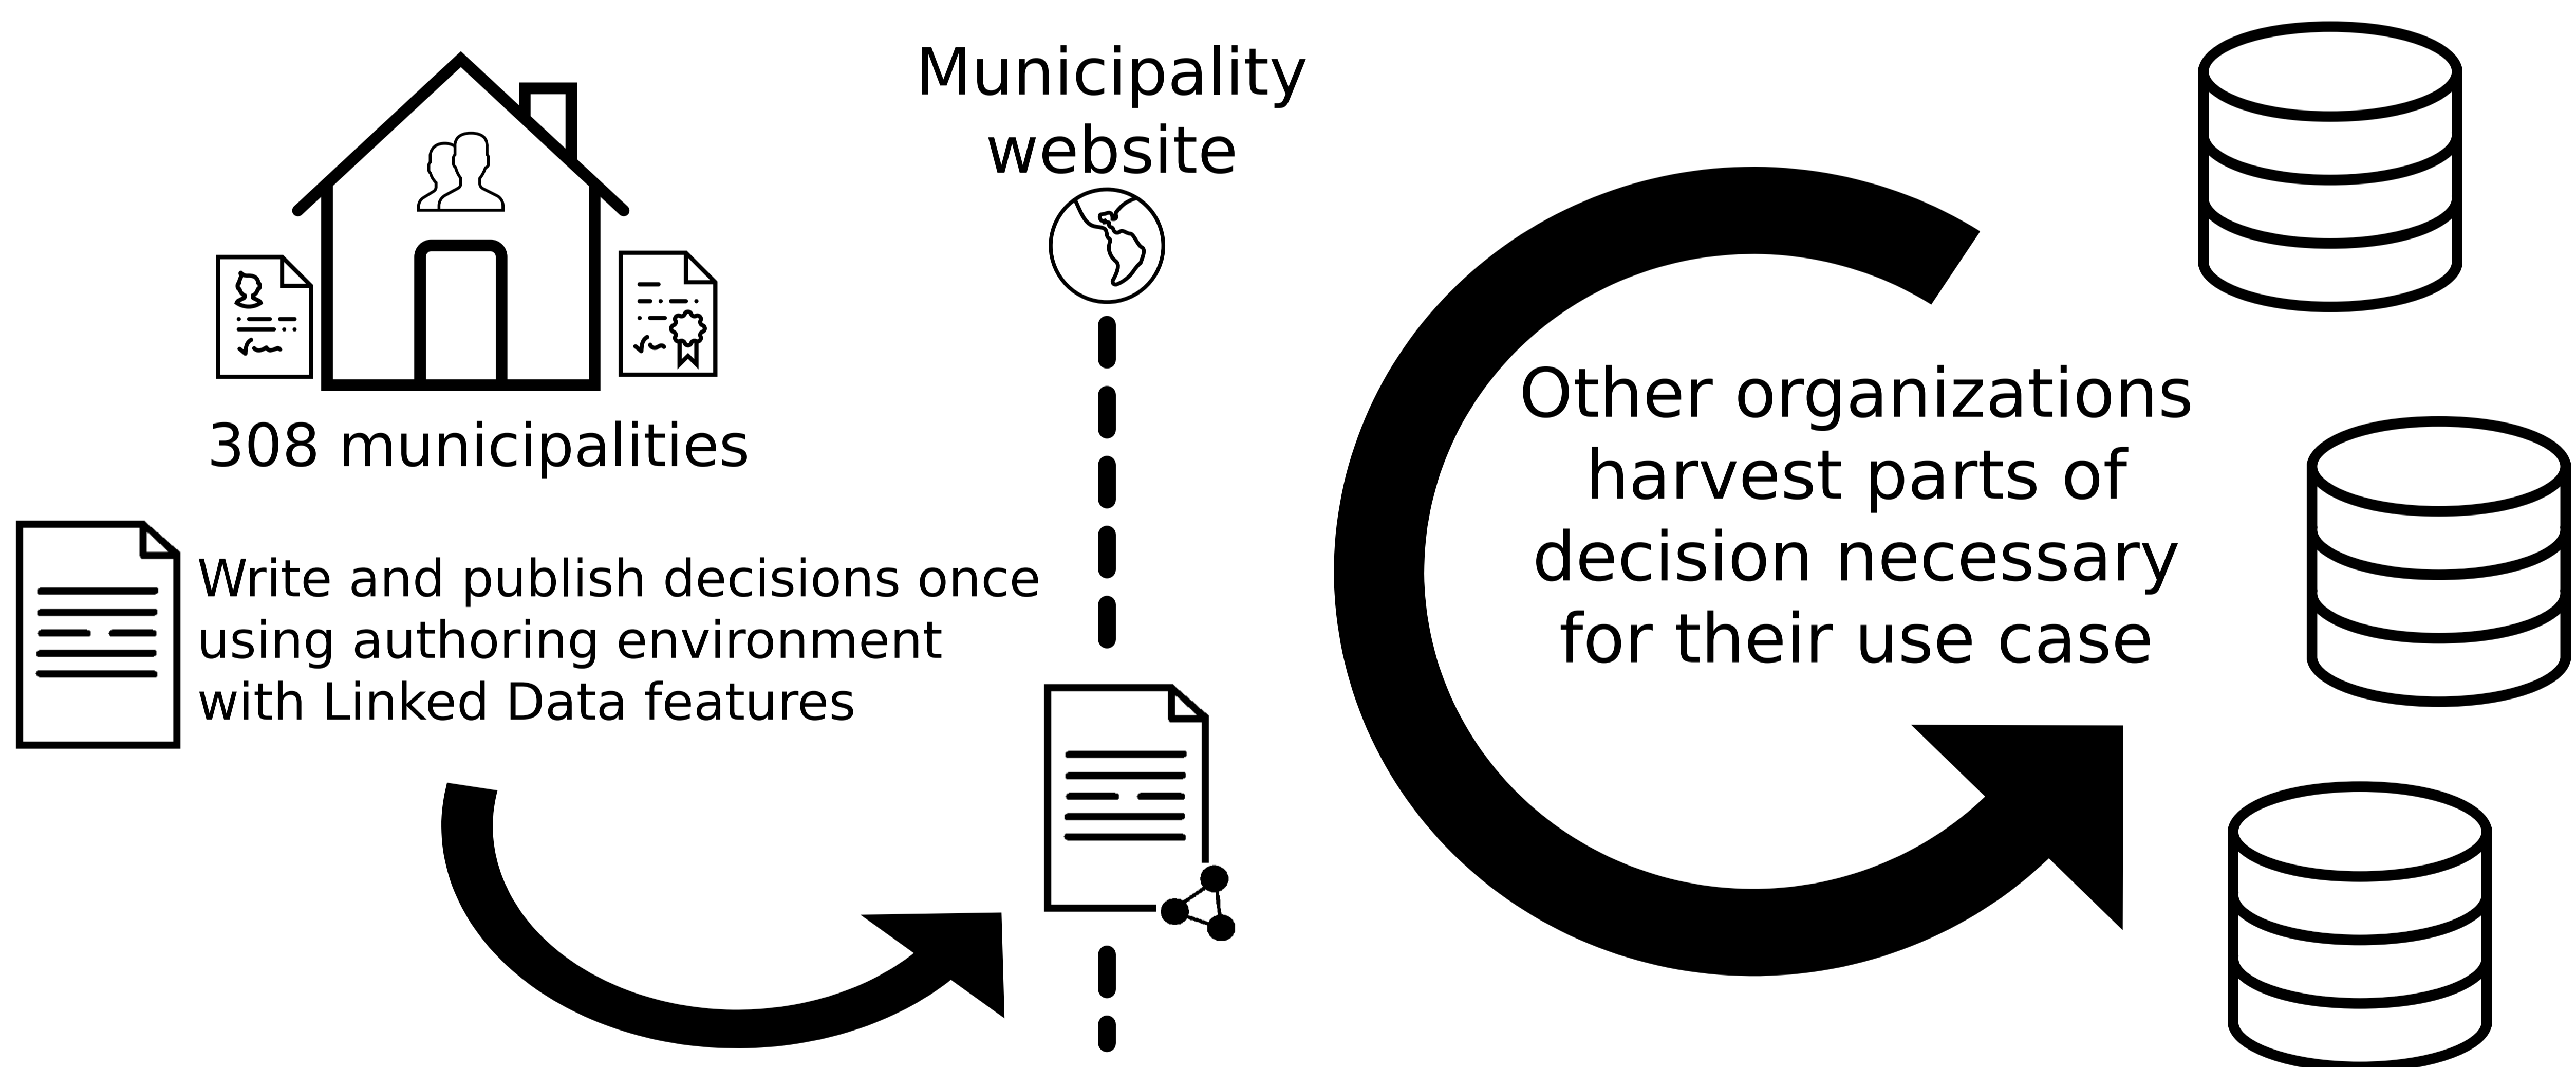

DID YOU KNOW IN FLANDERS,  
ALL 308 LOCAL ADMINISTRATIONS  
REPORT TO 200+ DATABASES?  
DUPLICATING SAME DATA OVER AND OVER AGAIN.

ASSISTING THE AUTHORITATIVE  
SOURCE TO PUBLISH LINKED DATA,  
ENABLES "ONCE ONLY" PRINCIPLE.

Source code: <https://github.com/lblod>

Raf Buyle, Pieter Colpaert, Mathias Van Compernelle, Peter Mechant, Veronique Volders, Ruben Verborgh and Erik Mannens (2016) "Local Council Decisions as Linked Data: a proof of concept"